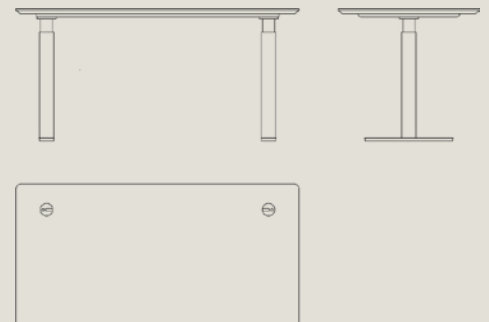

Technical information

General Info

Design by: Henrik Tengler

Year: 2005

Dimensions:

OC 1001 - 80 x 160 cm

OC 1002 - 80 x 180 cm

OC 1003 - 90 x 180 cm

OC 1004 - 90 x 200 cm

OC 1005 - 100 x 180 cm

OC 1006 - 100 x 200 cm

Dimensions for desk accessories are found on the next page.

Specifications

Model and materials

Electric height adjustable desk, 63-127 cm. Incl. two Ø 70 mm cable grommets in stainless steel.

2D Drawing

EZONE FRONT PANEL

Incl. fittings in stainless steel

OC 1220: 40x150cm

OC 1221: 40x170cm

OC 1222: 40x190cm

OC 1226: 40x70cm

OC 1227: 40x80cm